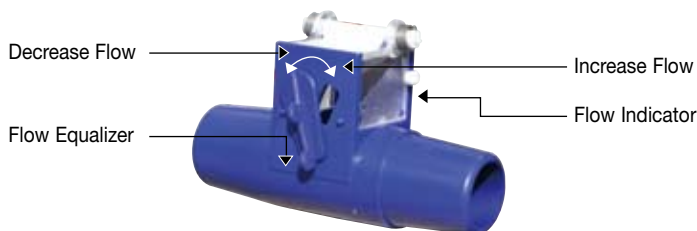

Integral weights
Smart Cleaner has adjustable ballast weights for stability and enhanced performance.

Durable
Constructed from long lasting, corrosion and UV proof materials, Smart Cleaner is suitable for fresh and salt water pools.

Finned Disc
Smart Cleaner glides effortlessly along the bottom of your pool and up and down the pools walls.

Flapper Valve
Smart Cleaner relies on only one moving part. There are no bags or compartments to empty, wheels or gears to jam, or diaphragms to replace.

Large suction mouth
Smart Cleaner's large suction mouth enables it to tackle large pool debris and allows for easy maintenance.

Invisi Hose
Smart Cleaner's Invisi Hose allows you to view the debris being vacuumed up, while discreetly blending into the colour of your pool.

Smart Weir Valve

This compact flow control valve regulates water flow, ensuring optimum performance. This valve will clearly display the state of your filtration system. Should your filter require backwashing, this will be indicated by the position of the flow indicator.