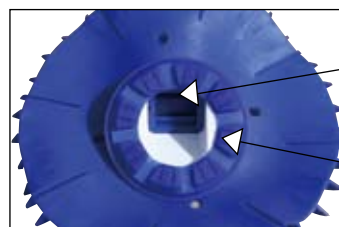

Smart Cleaner works together with your pool's filtration system. A hose connects the cleaner to your pool skimmer and the suction generated by the pool pump transforms Smart Cleaner into an underwater vacuum cleaner.

Smart Cleaner randomly moves around the whole pool, cleaning and depositing debris into the pool's skimmer basket.

Smart Cleaner is easily installed and is designed to provide years of low maintenance operation.

Swivel
Smart Cleaner swivels freely to increase the random coverage of your pool.

Deflector & bumper strip:
Smart Cleaner's unique deflector and bumper strip enables it to maneuver around steps, corners, and other obstacles.

Integral weights
Smart Cleaner has adjustable ballast weights for stability and enhanced performance.

Durable
Constructed from long lasting, corrosion and UV proof materials, Smart Cleaner is suitable for fresh and salt water pools.

Finned Disc
Smart Cleaner glides effortlessly along the bottom of your pool and up and down the pools walls.

Flapper Valve
Smart Cleaner relies on only one moving part. There are no bags or compartments to empty, wheels or gears to jam, or diaphragms to replace.

Large suction mouth
Smart Cleaner's large suction mouth enables it to tackle large pool debris and allows for easy maintenance.